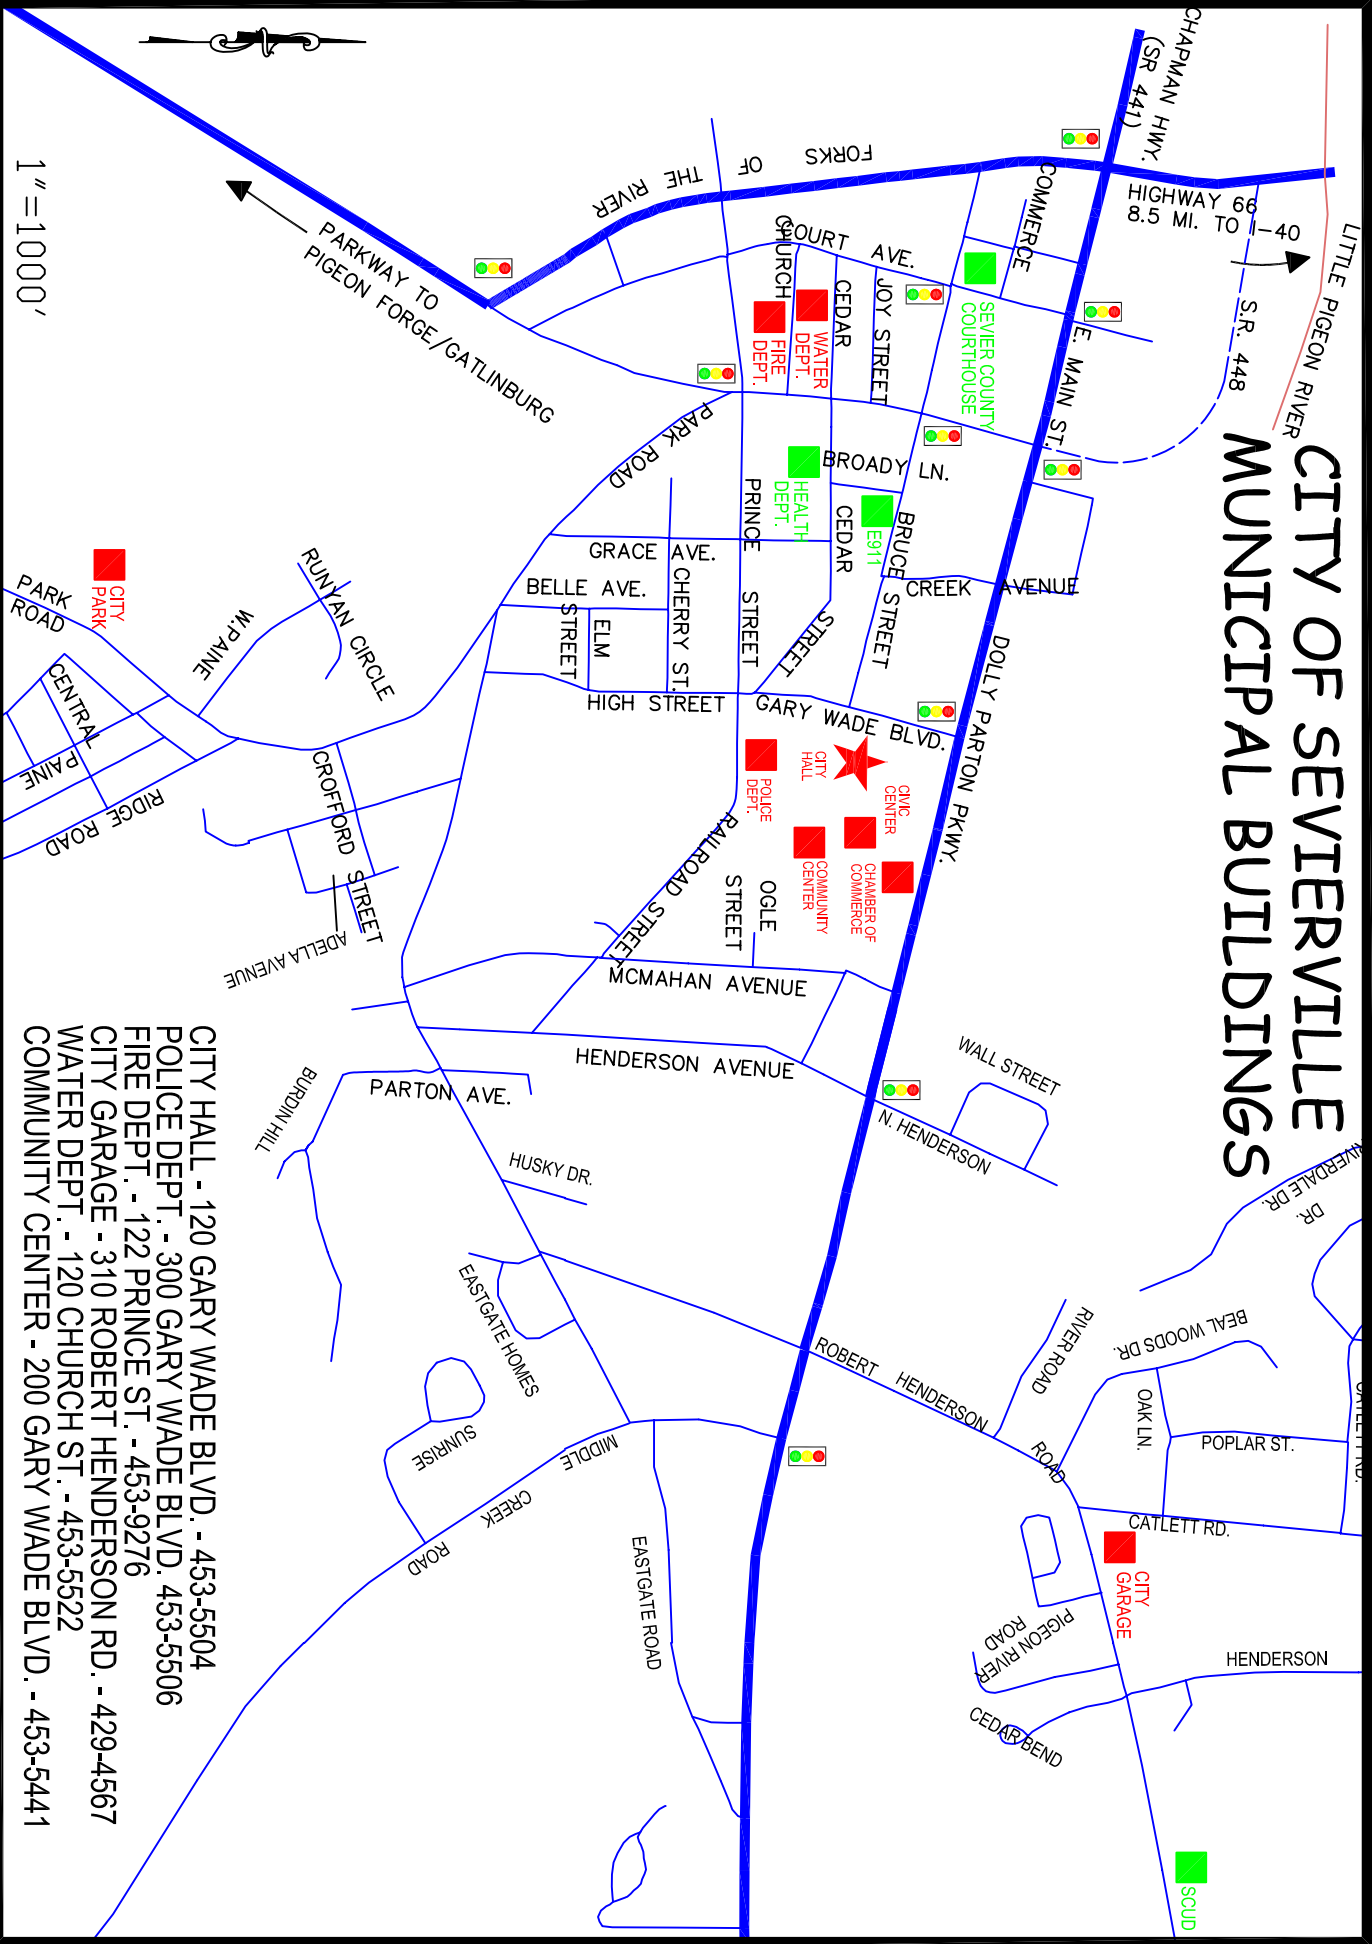

CITY OF SEVIERVILLE MUNICIPAL BUILDINGS

- CITY HALL - 120 GARY WADE BLVD. - 453-5504
- POLICE DEPT. - 300 GARY WADE BLVD. 453-5506
- FIRE DEPT. - 122 PRINCE ST. - 453-9276
- CITY GARAGE - 310 ROBERT HENDERSON RD. - 429-4567
- WATER DEPT. - 120 CHURCH ST. - 453-5522
- COMMUNITY CENTER - 200 GARY WADE BLVD. - 453-5441